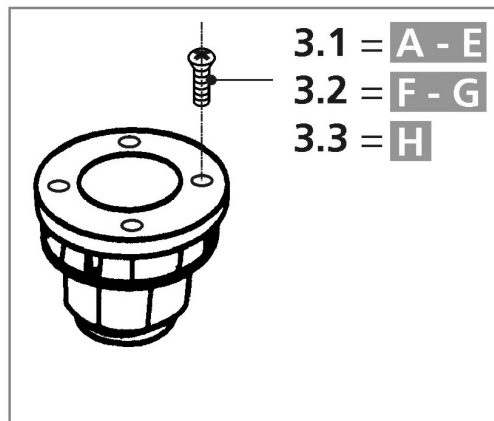

SUPERCUT
No. SUPERCUT

dated: 11/19

Größe/Size:

- A = 1/4"
- B = 3/8"
- C = 1/2"
- D = 3/4"
- E = 1"
- F = 1 1/4"
- G = 1 1/2"
- H = 2"

SUPERCUT

No. SUPERCUT

dated: 11/19

Item no.	Description	Article no.	Old article no.	Quantity
1	Ratchet compl. (2-parts)	070840X	070840X	1
1.1	Handle for ratchet 070840X	624002100	6240021	1
2	Ratchet compl. (3-parts)	71272	71272	1
2.1	Handle for ratchet 71272	600002100	6000021	1
3.1	Clamping screw M5x12	6002D1500	70848	1
3.2	Clamping screw M6x15	70849	70849	1
3.3	Clamping screw M6x20	70850	70850	1
4.1	Precision threading dies BSPT R 1/4"	070831X	70831X	1
4.2	Precision threading dies BSPT R 3/8"	070832X	70832X	1
4.3	Precision threading dies BSPT R 1/2"	070833X	70833X	1
4.4	Precision threading dies BSPT R 3/4"	070834X	70834X	1
4.5	Precision threading dies BSPT R 1"	070835X	70835X	1
4.6	Precision threading dies BSPT R 1 1/4"	070836X	70836X	1
4.7	Precision threading dies BSPT R 1 1/2"	070869X	70869X	1
4.8	Precision threading dies BSPT R 2"	070870X	70870X	1
5	Plastic carrying case Sets Ø 3/8" - 2"	070928X	70928X	1
5	Plastic carrying case Sets Ø 1/2"-1.1/4"	70780	70780	1
5	Plastic carrying case Sets Ø 3/8"-1.1/4"	995807300	-	1
6	Plastic hinge for case Sets Ø 3/8"-2"	71276	71276	1
6	Plastic hinge for case Sets Ø 1/2"-1.1/4"	70779	70779	1
6	Plastic hinge for case Sets Ø 3/8"-1.1/4"	70779	70779	1