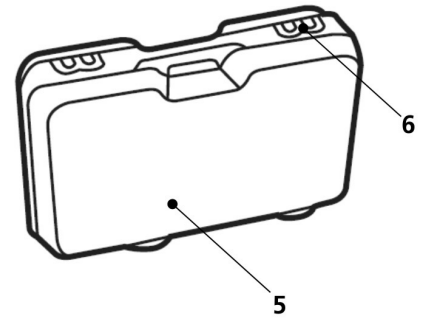

SUPERCUT
No. SUPERCUT

dated: 11/19

Größe/Size:

- A = 1/4"
- B = 3/8"
- C = 1/2"
- D = 3/4"
- E = 1"
- F = 1 1/4"
- G = 1 1/2"
- H = 2"

SUPERCUT

No. SUPERCUT

dated: 11/19

Item no.	Description	Article no.	Old article no.	Quantity
1	Ratchet compl. (2-parts)	070840X	070840X	1
1.1	Handle for ratchet 070840X	624002100	6240021	1
2	Ratchet compl. (3-parts)	71272	71272	1
2.1	Handle for ratchet 71272	600002100	6000021	1
3.1	Clamping screw M5x12	6002D1500	70848	1
3.2	Clamping screw M6x15	70849	70849	1
3.3	Clamping screw M6x20	70850	70850	1
4.1	Precision threading dies BSPT R 1/4"	070831X	70831X	1
4.2	Precision threading dies BSPT R 3/8"	070832X	70832X	1
4.3	Precision threading dies BSPT R 1/2"	070833X	70833X	1
4.4	Precision threading dies BSPT R 3/4"	070834X	70834X	1
4.5	Precision threading dies BSPT R 1"	070835X	70835X	1
4.6	Precision threading dies BSPT R 1 1/4"	070836X	70836X	1
4.7	Precision threading dies BSPT R 1 1/2"	070869X	70869X	1
4.8	Precision threading dies BSPT R 2"	070870X	70870X	1
5	Plastic carrying case Sets Ø 3/8" - 2"	070928X	70928X	1
5	Plastic carrying case Sets Ø 1/2"-1.1/4"	70780	70780	1
5	Plastic carrying case Sets Ø 3/8"-1.1/4"	995807300	-	1
6	Plastic hinge for case Sets Ø 3/8"-2"	71276	71276	1
6	Plastic hinge for case Sets Ø 1/2"-1.1/4"	70779	70779	1
6	Plastic hinge for case Sets Ø 3/8"-1.1/4"	70779	70779	1