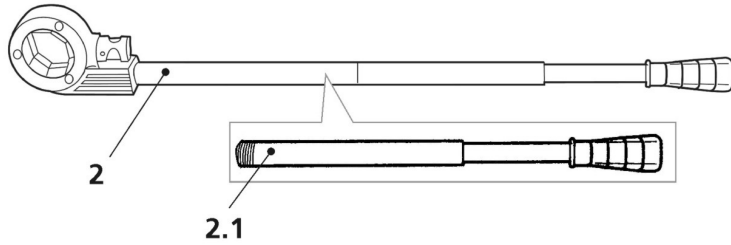

SUPERCUT
No. SUPERCUT

dated: 11/19

Größe/Size:

- A = 1/4"
- B = 3/8"
- C = 1/2"
- D = 3/4"
- E = 1"
- F = 1 1/4"
- G = 1 1/2"
- H = 2"

SUPERCUT

No. SUPERCUT

dated: 11/19

Item no.	Description	Article no.	Old article no.	Quantity
1	Ratchet compl. (2-parts)	070840X	070840X	1
1.1	Handle for ratchet 070840X	624002100	6240021	1
2	Ratchet compl. (3-parts)	71272	71272	1
2.1	Handle for ratchet 71272	600002100	6000021	1
3.1	Clamping screw M5x12	6002D1500	70848	1
3.2	Clamping screw M6x15	70849	70849	1
3.3	Clamping screw M6x20	70850	70850	1
4.1	Precision threading dies BSPT R 1/4"	070831X	70831X	1
4.2	Precision threading dies BSPT R 3/8"	070832X	70832X	1
4.3	Precision threading dies BSPT R 1/2"	070833X	70833X	1
4.4	Precision threading dies BSPT R 3/4"	070834X	70834X	1
4.5	Precision threading dies BSPT R 1"	070835X	70835X	1
4.6	Precision threading dies BSPT R 1 1/4"	070836X	70836X	1
4.7	Precision threading dies BSPT R 1 1/2"	070869X	70869X	1
4.8	Precision threading dies BSPT R 2"	070870X	70870X	1
5	Plastic carrying case Sets Ø 3/8" - 2"	070928X	70928X	1
5	Plastic carrying case Sets Ø 1/2"-1.1/4"	70780	70780	1
5	Plastic carrying case Sets Ø 3/8"-1.1/4"	995807300	-	1
6	Plastic hinge for case Sets Ø 3/8"-2"	71276	71276	1
6	Plastic hinge for case Sets Ø 1/2"-1.1/4"	70779	70779	1
6	Plastic hinge for case Sets Ø 3/8"-1.1/4"	70779	70779	1