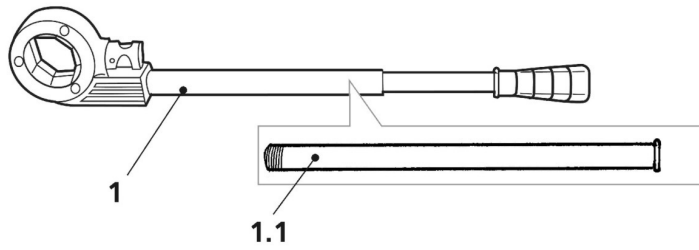

SUPERCUT
No. SUPERCUT

dated: 11/19

Größe/Size:

- A = 1/4"
- B = 3/8"
- C = 1/2"
- D = 3/4"
- E = 1"
- F = 1 1/4"
- G = 1 1/2"
- H = 2"

SUPERCUT

No. SUPERCUT

dated: 11/19

Item no.	Description	Article no.	Old article no.	Quantity
1	Ratchet compl. (2-parts)	070840X	070840X	1
1.1	Handle for ratchet 070840X	624002100	6240021	1
2	Ratchet compl. (3-parts)	71272	71272	1
2.1	Handle for ratchet 71272	600002100	6000021	1
3.1	Clamping screw M5x12	6002D1500	70848	1
3.2	Clamping screw M6x15	70849	70849	1
3.3	Clamping screw M6x20	70850	70850	1
4.1	Precision threading dies BSPT R 1/4"	070831X	70831X	1
4.2	Precision threading dies BSPT R 3/8"	070832X	70832X	1
4.3	Precision threading dies BSPT R 1/2"	070833X	70833X	1
4.4	Precision threading dies BSPT R 3/4"	070834X	70834X	1
4.5	Precision threading dies BSPT R 1"	070835X	70835X	1
4.6	Precision threading dies BSPT R 1 1/4"	070836X	70836X	1
4.7	Precision threading dies BSPT R 1 1/2"	070869X	70869X	1
4.8	Precision threading dies BSPT R 2"	070870X	70870X	1
5	Plastic carrying case Sets Ø 3/8" - 2"	070928X	70928X	1
5	Plastic carrying case Sets Ø 1/2"-1.1/4"	70780	70780	1
5	Plastic carrying case Sets Ø 3/8"-1.1/4"	995807300	-	1
6	Plastic hinge for case Sets Ø 3/8"-2"	71276	71276	1
6	Plastic hinge for case Sets Ø 1/2"-1.1/4"	70779	70779	1
6	Plastic hinge for case Sets Ø 3/8"-1.1/4"	70779	70779	1