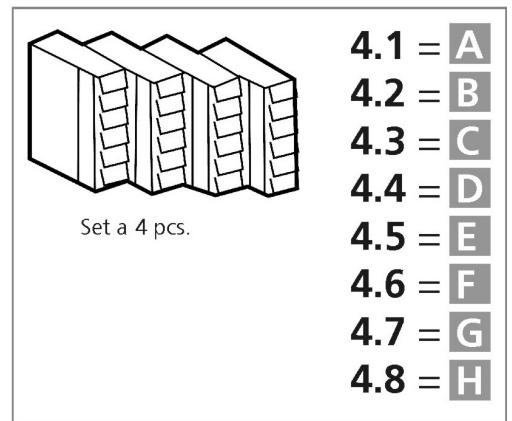

SUPERCUT
No. SUPERCUT

dated: 11/19

Größe/Size:

- A = 1/4"
- B = 3/8"
- C = 1/2"
- D = 3/4"
- E = 1"
- F = 1 1/4"
- G = 1 1/2"
- H = 2"

SUPERCUT

No. SUPERCUT

dated: 11/19

Item no.	Description	Article no.	Old article no.	Quantity
1	Ratchet compl. (2-parts)	070840X	070840X	1
1.1	Handle for ratchet 070840X	624002100	6240021	1
2	Ratchet compl. (3-parts)	71272	71272	1
2.1	Handle for ratchet 71272	600002100	6000021	1
3.1	Clamping screw M5x12	6002D1500	70848	1
3.2	Clamping screw M6x15	70849	70849	1
3.3	Clamping screw M6x20	70850	70850	1
4.1	Precision threading dies BSPT R 1/4"	070831X	70831X	1
4.2	Precision threading dies BSPT R 3/8"	070832X	70832X	1
4.3	Precision threading dies BSPT R 1/2"	070833X	70833X	1
4.4	Precision threading dies BSPT R 3/4"	070834X	70834X	1
4.5	Precision threading dies BSPT R 1"	070835X	70835X	1
4.6	Precision threading dies BSPT R 1 1/4"	070836X	70836X	1
4.7	Precision threading dies BSPT R 1 1/2"	070869X	70869X	1
4.8	Precision threading dies BSPT R 2"	070870X	70870X	1
5	Plastic carrying case Sets Ø 3/8" - 2"	070928X	70928X	1
5	Plastic carrying case Sets Ø 1/2"-1.1/4"	70780	70780	1
5	Plastic carrying case Sets Ø 3/8"-1.1/4"	995807300	-	1
6	Plastic hinge for case Sets Ø 3/8"-2"	71276	71276	1
6	Plastic hinge for case Sets Ø 1/2"-1.1/4"	70779	70779	1
6	Plastic hinge for case Sets Ø 3/8"-1.1/4"	70779	70779	1